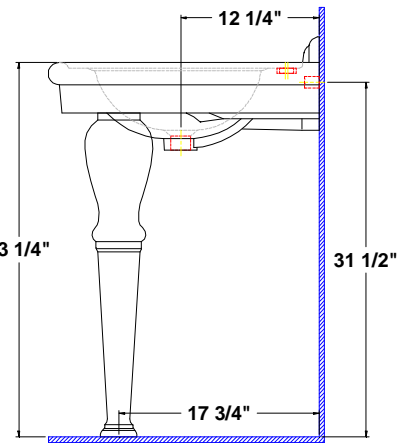

Parisian? Double Bowl Console
with China Straight Legs
43 1/2" x 24" x 35 1/2" high

Double Bowl console with china straight legs, complete with mounting hardware. Faucet holes on 8" centers.

- ?? Unique classic design
- ?? Easy installation

Colors:
.01 White

Installation Hardware:

- Available Component parts:**
- ?? 5058.082 Lavatory slab 8"
 - ?? 5046.331 China Straight Leg (2 legs required for complete unit)

Fixture Information

Drain outlet	1 3/4" O.D.
Overall dimensions	43 1/2" x 24"
Basin dimensions	14 3/4" x 15 1/2"
Material	Vitreous china

REAR

FRONT

SIDE

Fixture dimensions meet ANSI/ASME standard A112.19.2M and CAN/CSA requirements. These measurements are subject to change or cancellation. No responsibility will be assumed for use of superseded or voided pages.