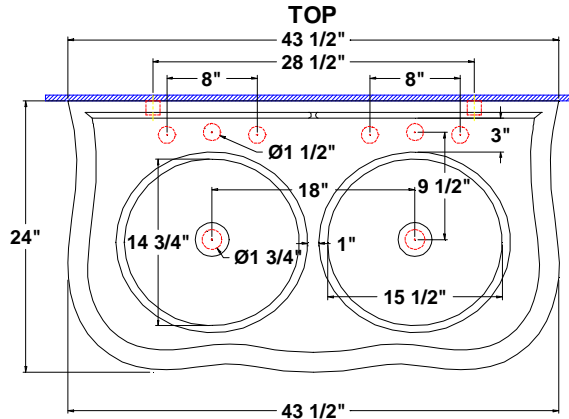

Parisian? Double Bowl Console
with China Straight Legs
43 1/2" x 24" x 35 1/2" high

Double Bowl console with china straight legs, complete with mounting hardware. Faucet holes on 8" centers.

- ?? Unique classic design
- ?? Easy installation

Colors:
.01 White

Installation Hardware:

- Available Component parts:**
- ?? 5058.082 Lavatory slab 8"
 - ?? 5046.331 China Straight Leg (2 legs required for complete unit)

Fixture Information

Drain outlet	1 3/4" O.D.
Overall dimensions	43 1/2" x 24"
Basin dimensions	14 3/4" x 15 1/2"
Material	Vitreous china

REAR

FRONT

SIDE

Fixture dimensions meet ANSI/ASME standard A112.19.2M and CAN/CSA requirements. These measurements are subject to change or cancellation. No responsibility will be assumed for use of superseded or voided pages.