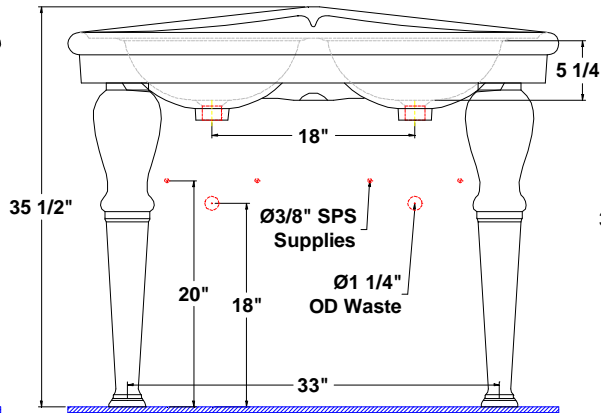

Parisian? Double Bowl Console
with China Straight Legs
43 1/2" x 24" x 35 1/2" high

Double Bowl console with china straight legs, complete with mounting hardware. Faucet holes on 8" centers.

- ?? Unique classic design
- ?? Easy installation

Colors:
.01 White

Installation Hardware:

- Available Component parts:**
- ?? 5058.082 Lavatory slab 8"
 - ?? 5046.331 China Straight Leg (2 legs required for complete unit)

Fixture Information

Drain outlet	1 3/4" O.D.
Overall dimensions	43 1/2" x 24"
Basin dimensions	14 3/4" x 15 1/2"
Material	Vitreous china

REAR

FRONT

SIDE

Fixture dimensions meet ANSI/ASME standard A112.19.2M and CAN/CSA requirements. These measurements are subject to change or cancellation. No responsibility will be assumed for use of superseded or voided pages.