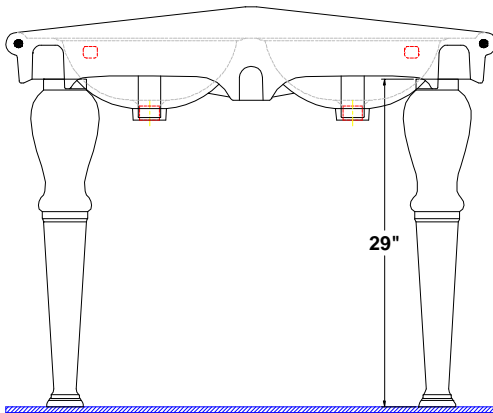

Parisian? Double Bowl Console
with China Straight Legs
43 1/2" x 24" x 35 1/2" high

Double Bowl console with china straight legs, complete with mounting hardware. Faucet holes on 8" centers.

- ?? Unique classic design
- ?? Easy installation

Colors:
.01 White

Installation Hardware:

- Available Component parts:**
- ?? 5058.082 Lavatory slab 8"
 - ?? 5046.331 China Straight Leg (2 legs required for complete unit)

Fixture Information

Drain outlet	1 3/4" O.D.
Overall dimensions	43 1/2" x 24"
Basin dimensions	14 3/4" x 15 1/2"
Material	Vitreous china

REAR

FRONT

SIDE

Fixture dimensions meet ANSI/ASME standard A112.19.2M and CAN/CSA requirements. These measurements are subject to change or cancellation. No responsibility will be assumed for use of superseded or voided pages.