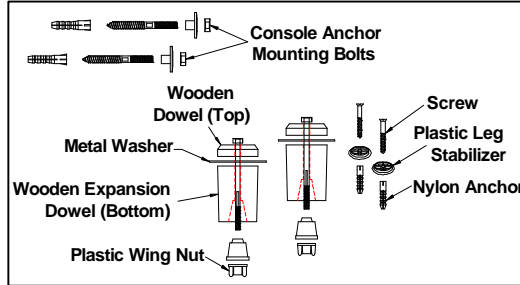

Parisian? Double Bowl Console
with China Straight Legs
43 1/2" x 24" x 35 1/2" high

Double Bowl console with china straight legs, complete with mounting hardware. Faucet holes on 8" centers.

- ?? Unique classic design
- ?? Easy installation

Colors:
.01 White

Installation Hardware:

- Available Component parts:**
- ?? 5058.082 Lavatory slab 8"
 - ?? 5046.331 China Straight Leg (2 legs required for complete unit)

Fixture Information

Drain outlet	1 3/4" O.D.
Overall dimensions	43 1/2" x 24"
Basin dimensions	14 3/4" x 15 1/2"
Material	Vitreous china

REAR

FRONT

SIDE

Fixture dimensions meet ANSI/ASME standard A112.19.2M and CAN/CSA requirements. These measurements are subject to change or cancellation. No responsibility will be assumed for use of superseded or voided pages.